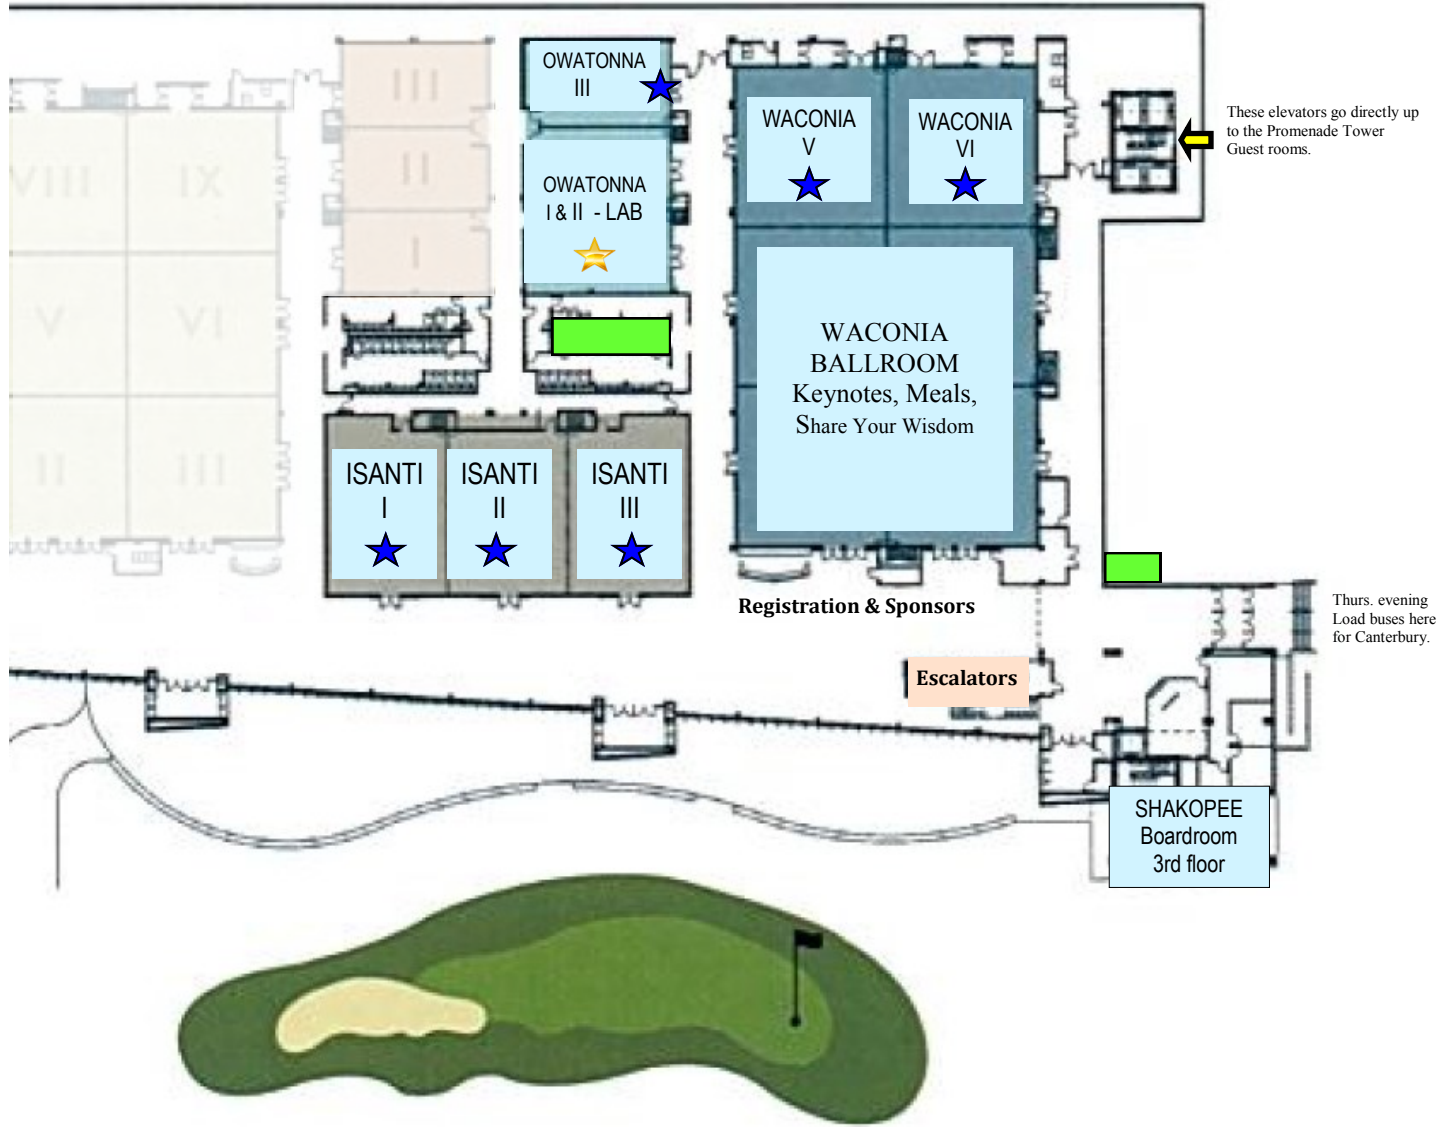

10:50-11:05

11:05-12:00	EDGE Grain Operations Pt. 2 ** R. Larsen B. Dvorak D. Nemechek L. Bilderback L. Sick M. Smark	Legislation Affecting Agriculture G. Elliott P. Hawes	Inventory Adjustments What files are Used & When M. Meyer K. Ehlen	EDGE Agronomy T. Schwarzrock T. Machutt	EDGE Commodity DPR ** R. Prinsen B. Fohrman P. Badger	Open Collaboration	
-------------	--	--	---	--	---	---------------------------	--

CDD—Customer Driven Development—Customer Input Session for future development.

Mystic Lake Center—Meeting Room Layout

- ★ AgVantage Lectures
- ★ Lab
- Restrooms

Note: There is no 2nd floor in the Mystic Lake Center.